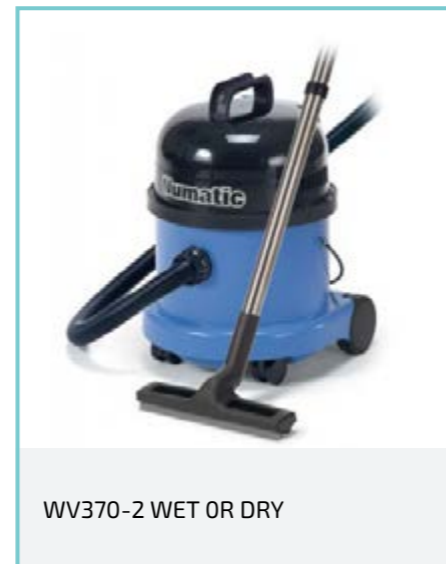

ECONO 36LT BUCKET & WRINGER

FLOOR CARE

DOUBLE PLASTIC BUCKET/TROLLEY/WRINGER

WRING MASTER WRINGER (FOR FAN OR DROP MOPS)

GEAR/POWER PRESS WRINGER (FOR ROUND OR FLAT MOPS)

SCG1415 DUAL PRESS OPTIONAL EXTRA

ECONO JANITORIAL TROLLEY WITHOUT YELLOW BAG